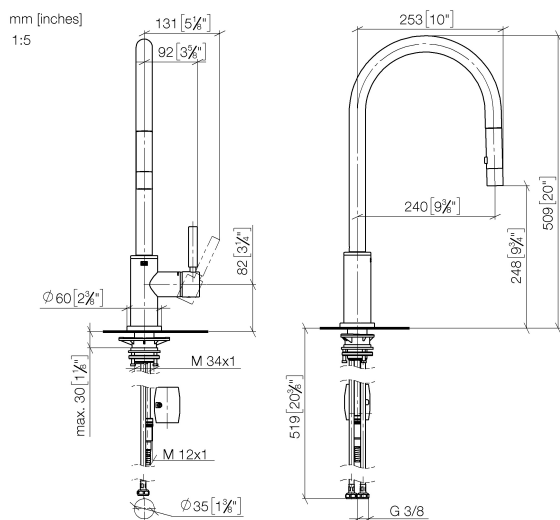

33 870 888

Flow rate chart

Certificates

LGA_38636.

Belgaqua_24-005-
27_3.