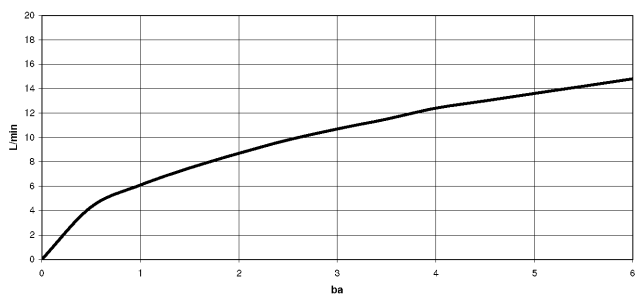

Flow rate chart

Certificates

LGA_38636.

Belgaqua_24-005-
27_3.